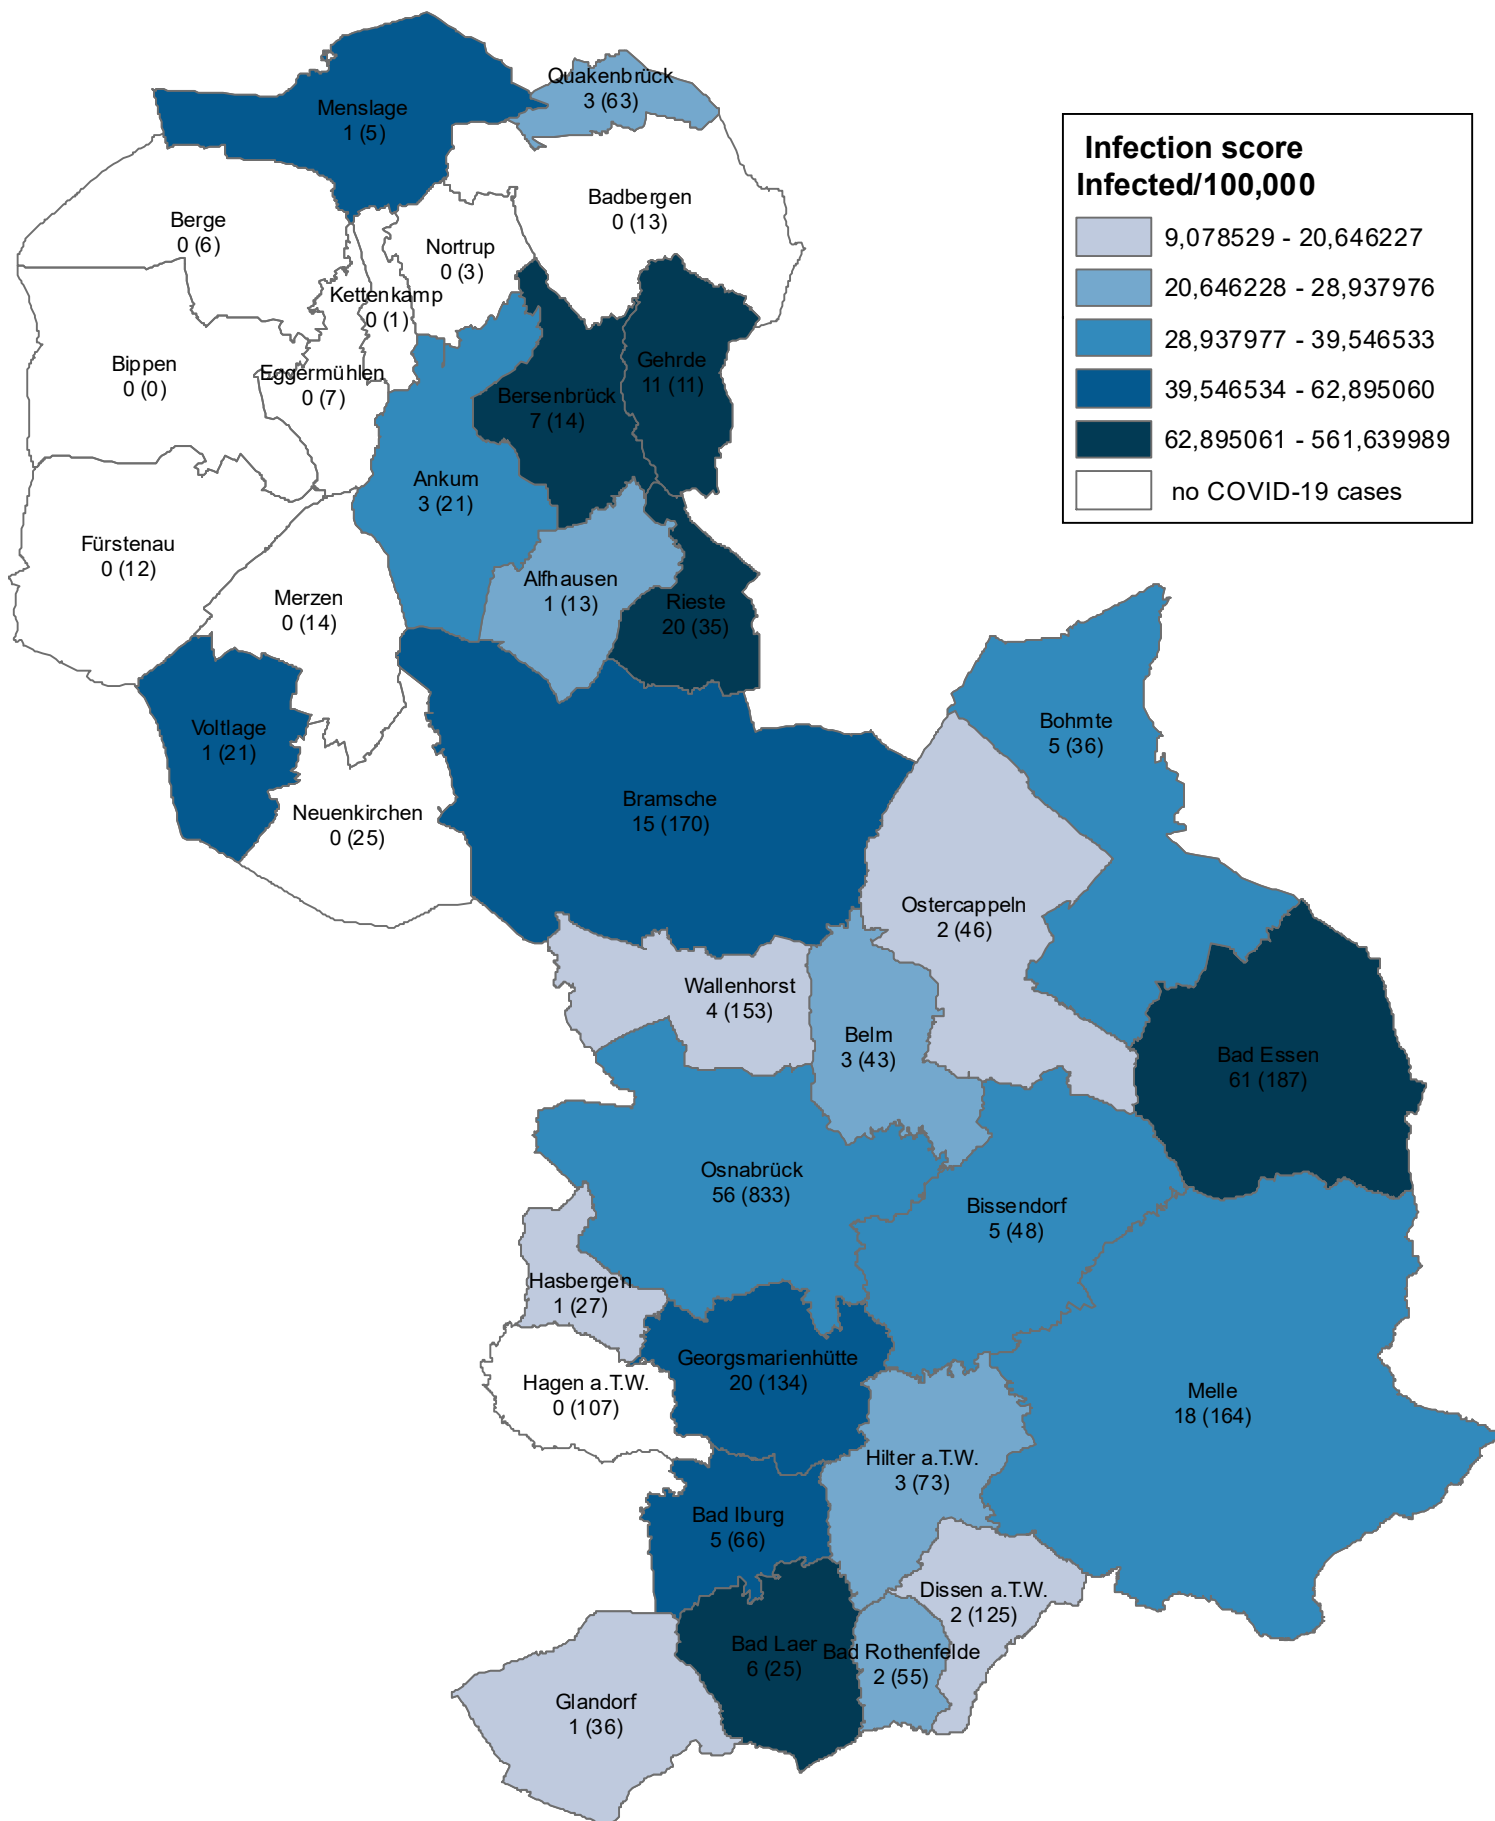

Infections County and town Osnabrück

Date: 14.10.2020 Uhrzeit: 08:05:18

OSNABRÜCK

DIE | FRIEDENSSTADT

Communities with sum of current infection cases of COVID-19 (total sum of cases since begin of pandemic)